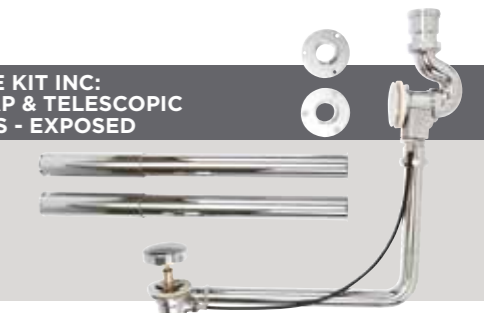

POPUP WASTE KIT INC: WASTE, P TRAP & TELESCOPIC PIPE SHROUDS - EXPOSED

Code	Description	RRP
352865	PopUp Waste Kit Inc. Waste, P trap & Telescopic Pipe Shrouds - Exposed	£431.00