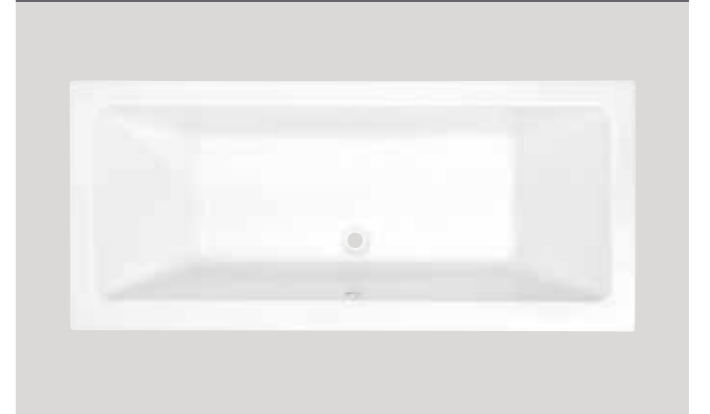

Code	Description	RRP
PBBQSE13X7	1300 x 700	£358.00
PBBQSE14X7	1400 x 700	£362.00
PBBQSE15X7	1500 x 700	£373.00
PBBQSE16X7	1600 x 700	£384.00
PBBQSE17X7	1700 x 700	£395.00
PBBQSE17X75	1700 x 750	£439.00

BLOQUE PURACAST DOUBLE ENDED BATH (NO TAP HOLES)