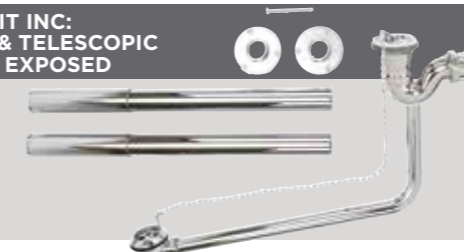

1 1/2" ULTRA SHALLOW P TRAP - EXPOSED

Code	Description	RRP
352859	1 1/2" Ultra Shallow P Trap - Exposed	£46.00

1 PAIR OF TELESCOPIC PIPE SHROUDS

Code	Description	RRP
352861	1 Pair of Telescopic Pipe Shrouds	£257.00

1 PAIR OF OVER EDGE/RIM PIPE SHROUDS

Code	Description	RRP
352862	1 Pair of Over Edge/Rim Pipe Shrouds	£342.00

OUTLET WASTE PIPE - EXPOSED

Code	Description	RRP
352863	Outlet waste Pipe - Exposed	£69.00

CHAIN WASTE KIT INC: WASTE, P TRAP & TELESCOPIC PIPE SHROUDS - EXPOSED